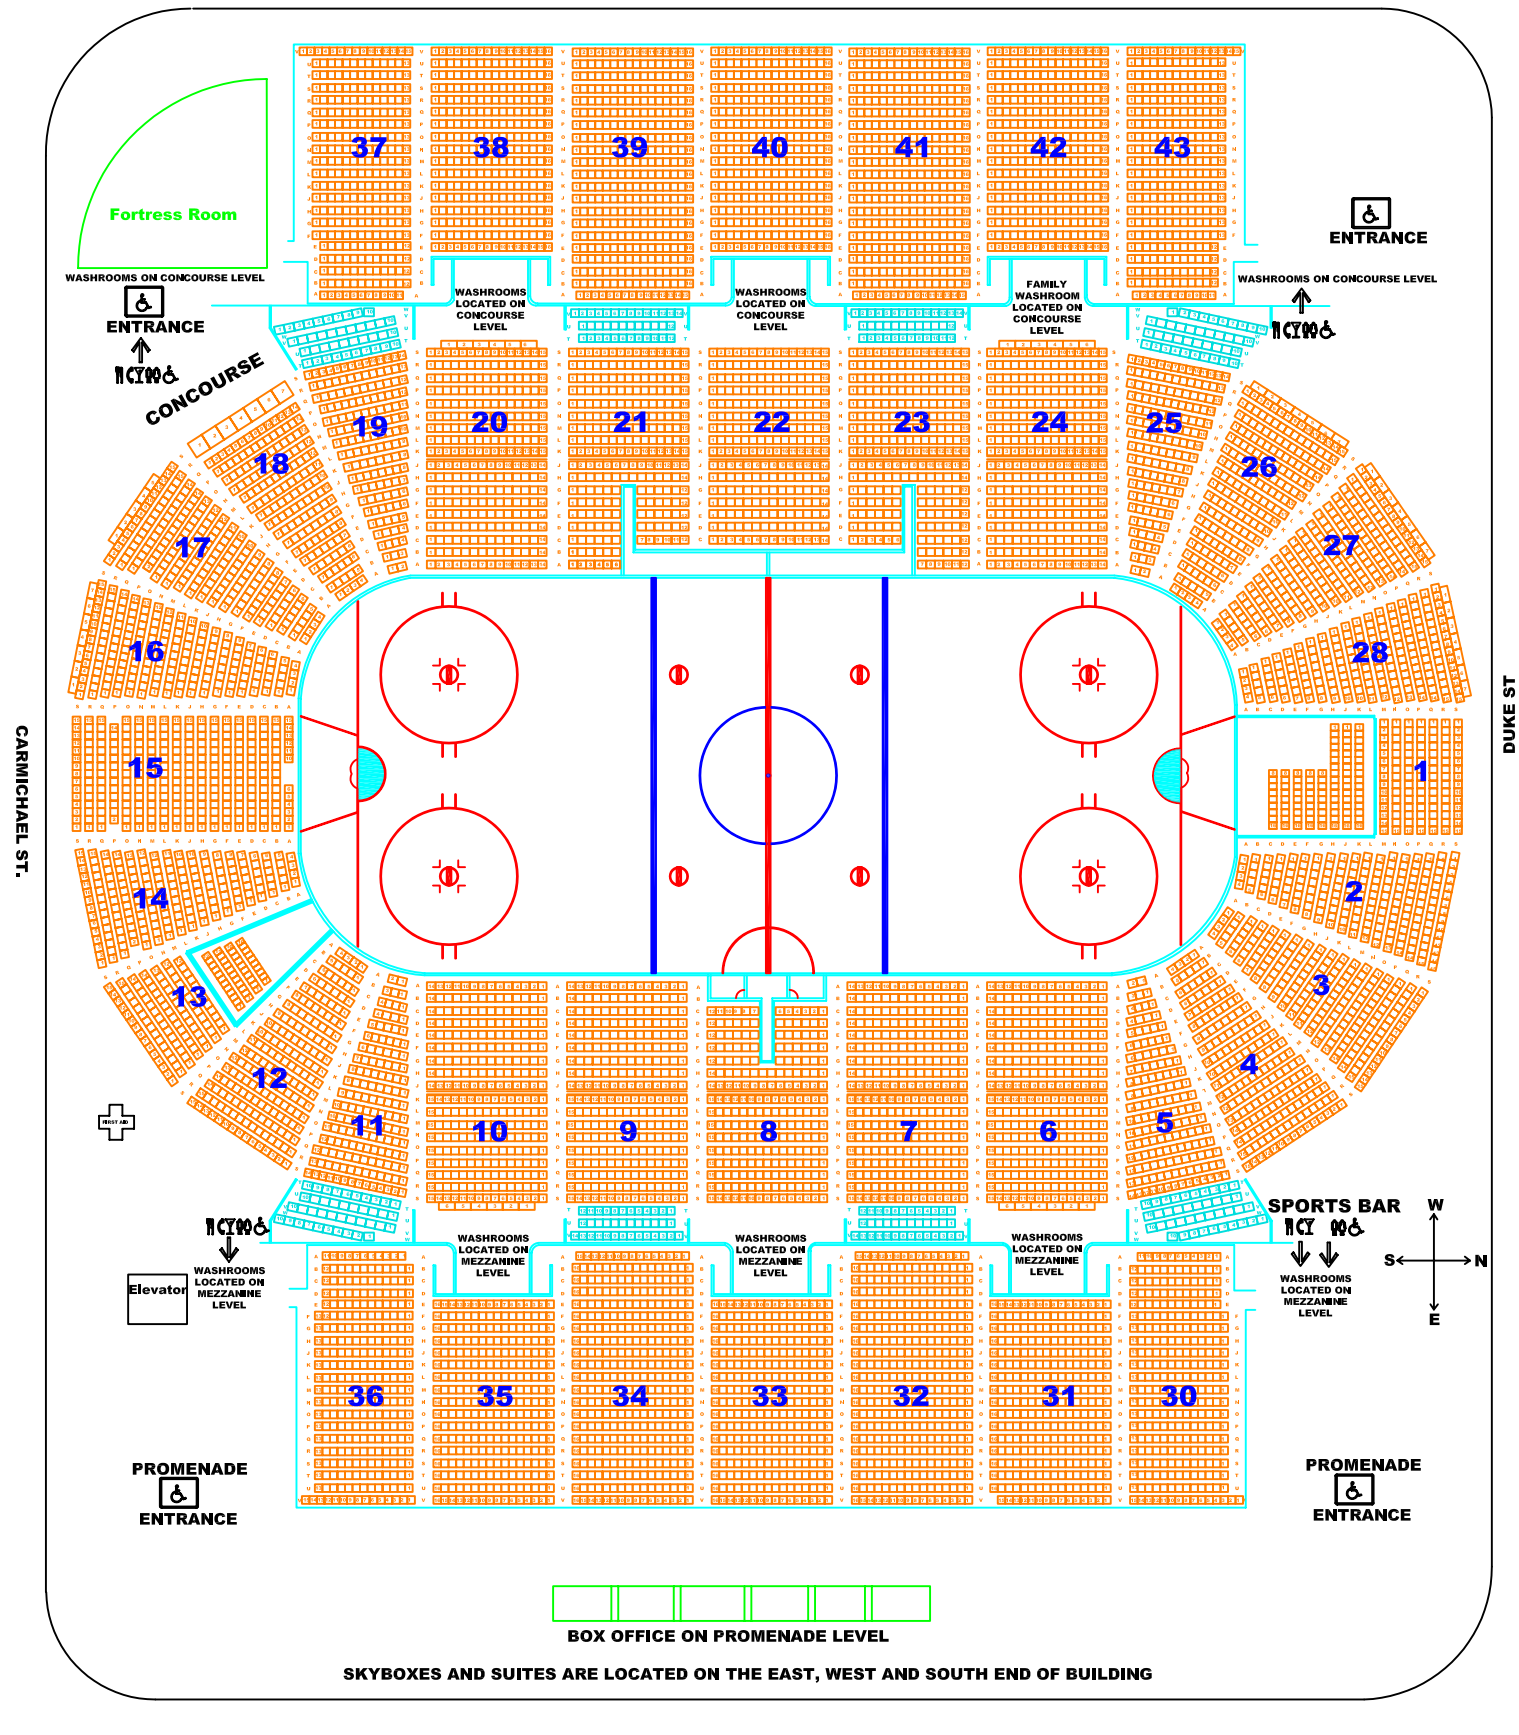

# Standard Hockey Set-up

## HALIFAX METRO CENTRE

BRUNSWICK ST.

BOX OFFICE ON PROMENADE LEVEL

SKYBOXES AND SUITES ARE LOCATED ON THE EAST, WEST AND SOUTH END OF BUILDING