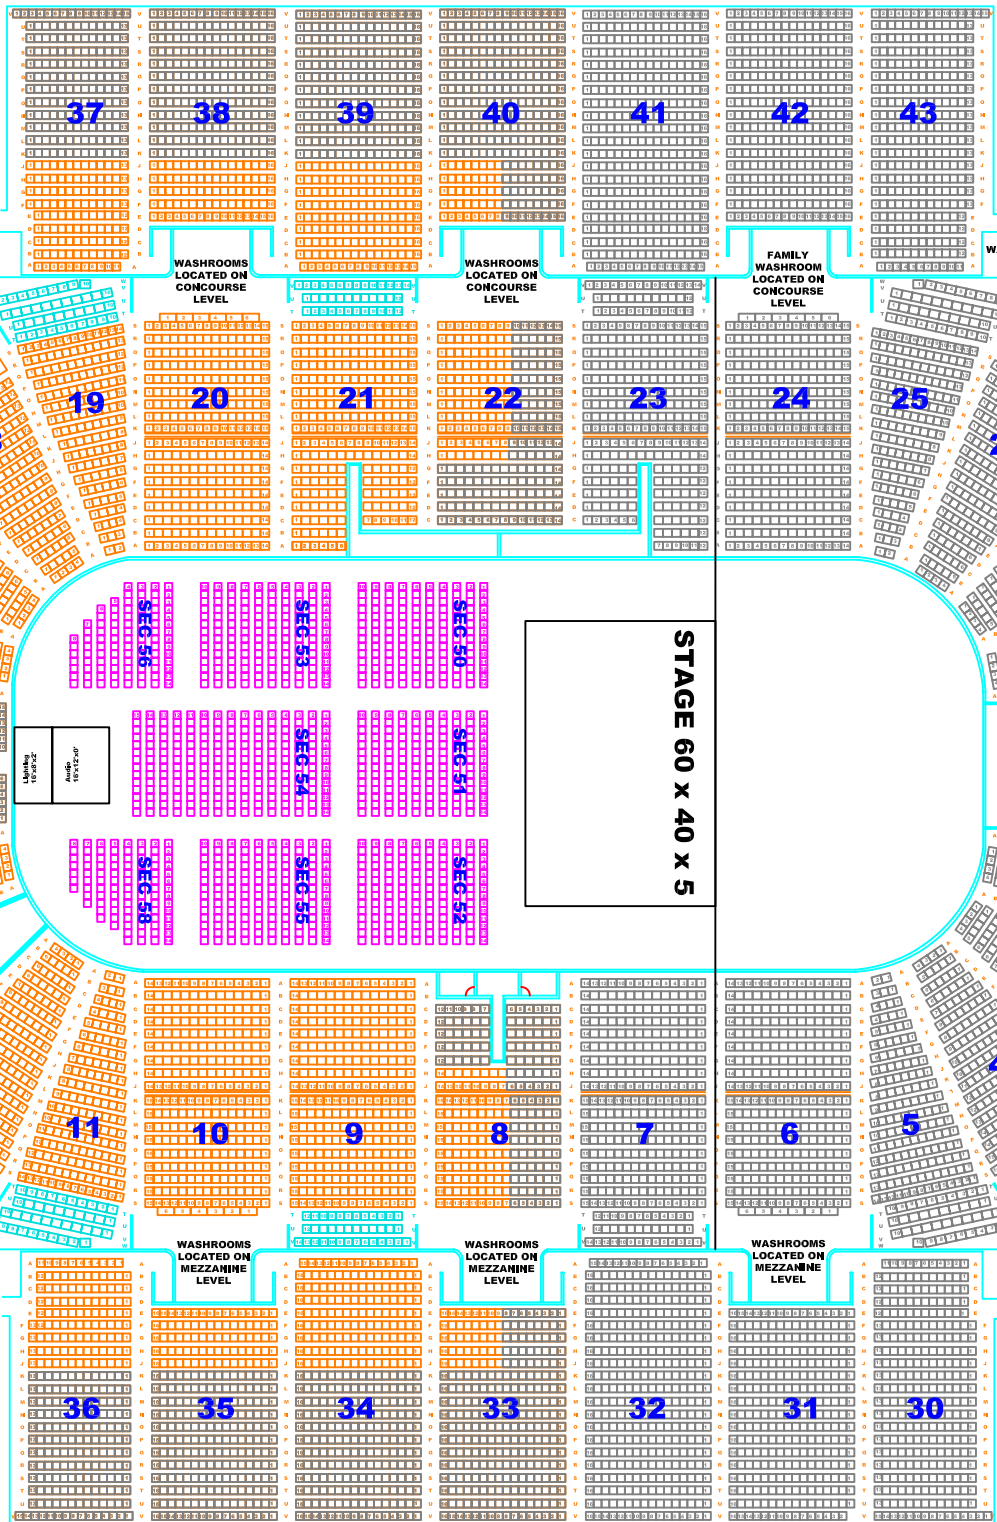

# HALIFAX METRO CENTRE

BRUNSWICK ST.

TOWN CLOCK

ENTRANCE

Fortress Room

WASHROOMS ON CONCOURSE LEVEL

ENTRANCE

CONCOURSE

WASHROOMS LOCATED ON CONCOURSE LEVEL

WASHROOMS LOCATED ON CONCOURSE LEVEL

FAMILY WASHROOM LOCATED ON CONCOURSE LEVEL

WASHROOMS ON CONCOURSE LEVEL

ENTRANCE

CARMICHAEL ST.

DUKE ST.

STAGE 60 X 40 X 5

FIRST AID

ENTRANCE

Elevator

WASHROOMS LOCATED ON MEZZANINE LEVEL

WASHROOMS LOCATED ON MEZZANINE LEVEL

WASHROOMS LOCATED ON MEZZANINE LEVEL

WASHROOMS LOCATED ON MEZZANINE LEVEL

SPORTS BAR

ENTRANCE

WASHROOMS LOCATED ON MEZZANINE LEVEL

PROMENADE

ENTRANCE

PROMENADE

ENTRANCE

BOX OFFICE ON PROMENADE LEVEL

SKYBOXES AND SUITES ARE LOCATED ON THE EAST, WEST AND SOUTH END OF BUILDING