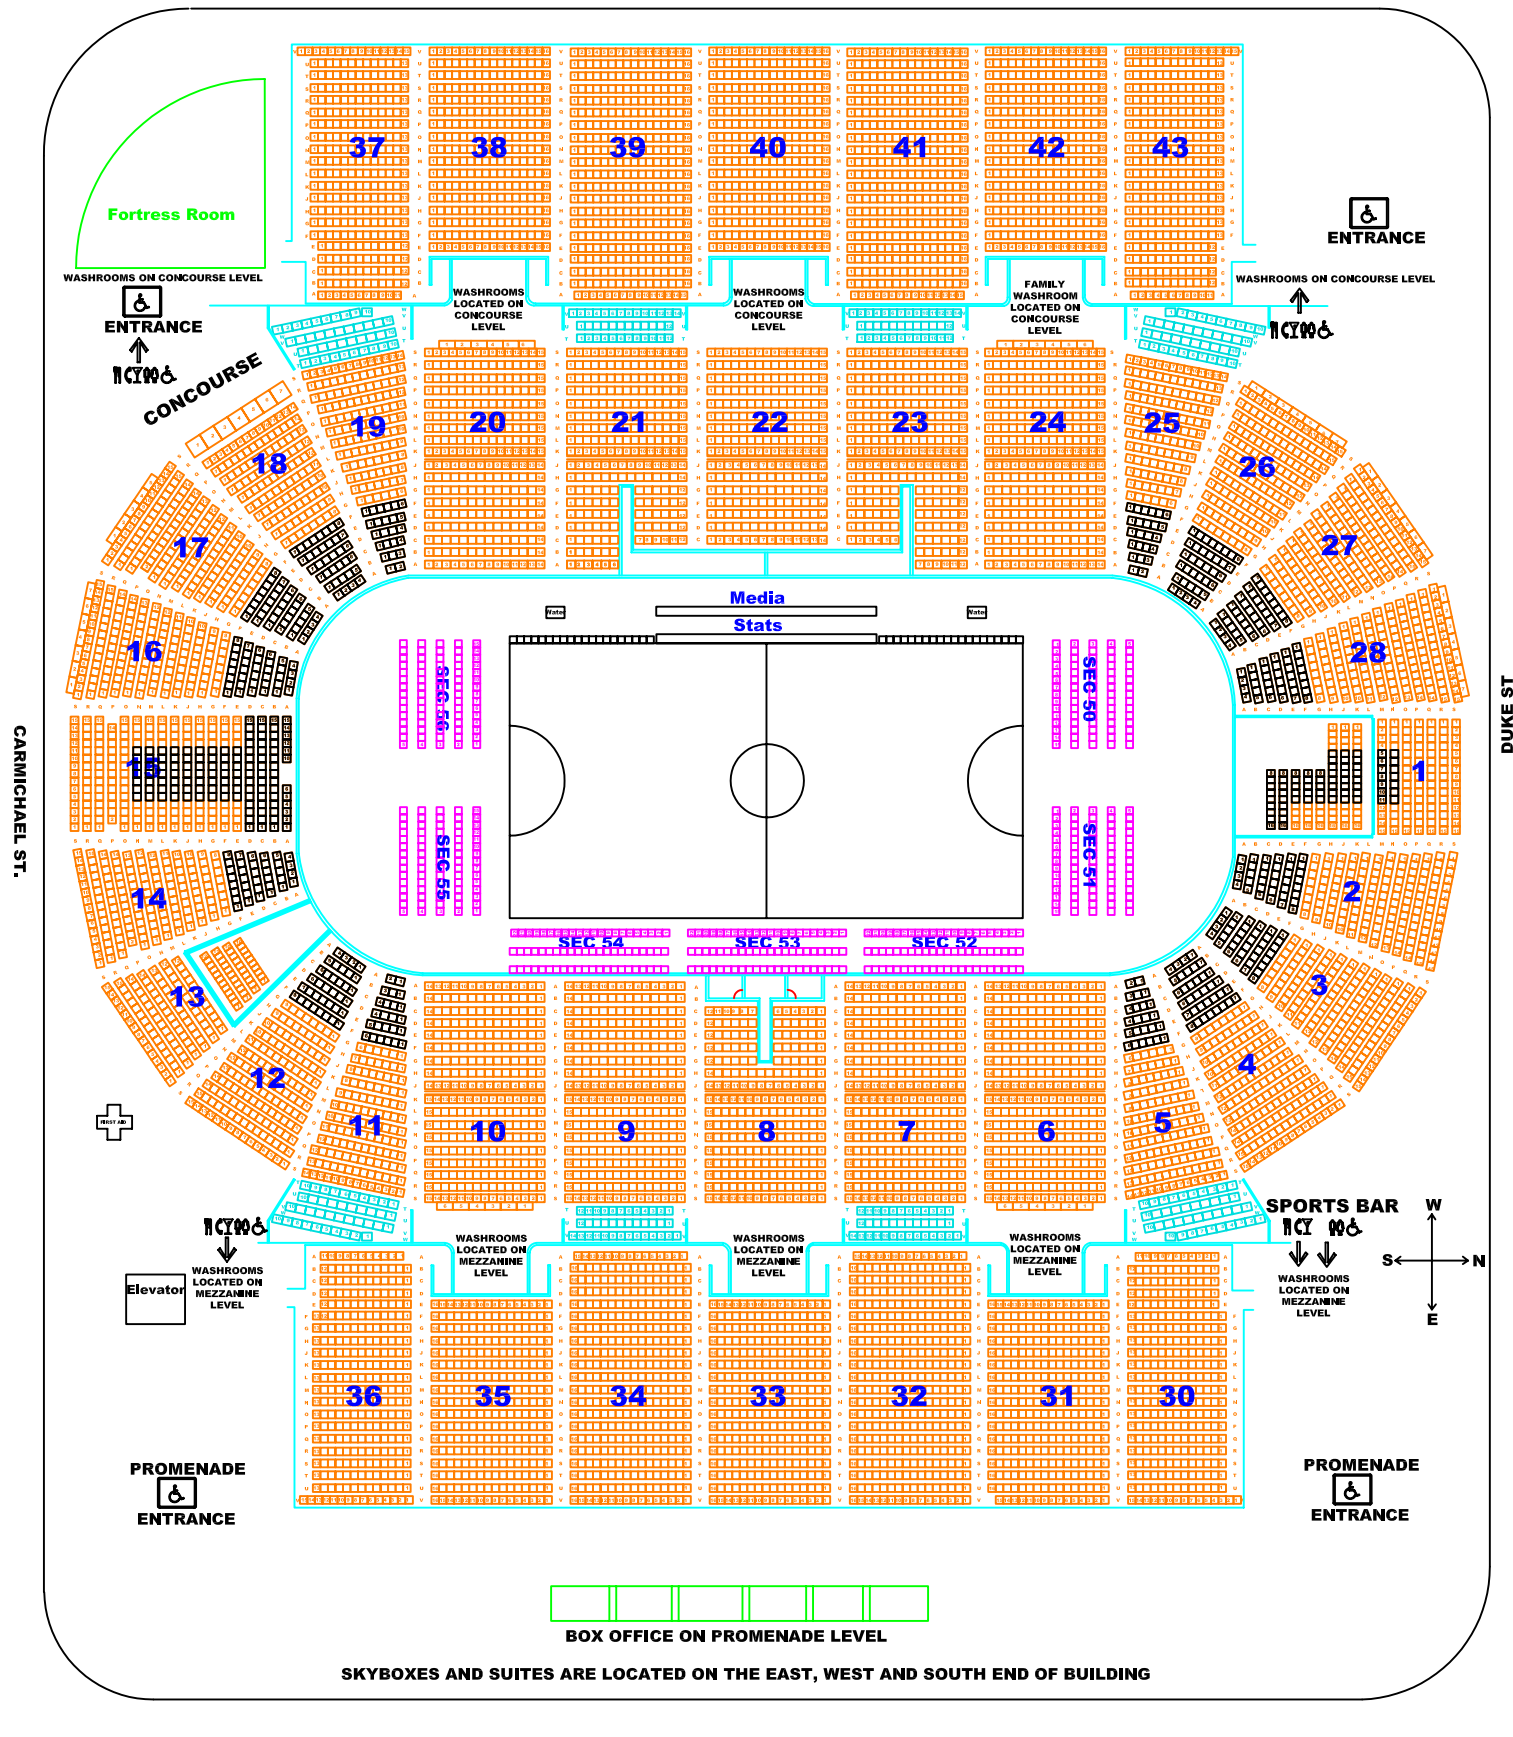

Standard Basketball Set-up

HALIFAX METRO CENTRE

BRUNSWICK ST.

BOX OFFICE ON PROMENADE LEVEL

SKYBOXES AND SUITES ARE LOCATED ON THE EAST, WEST AND SOUTH END OF BUILDING